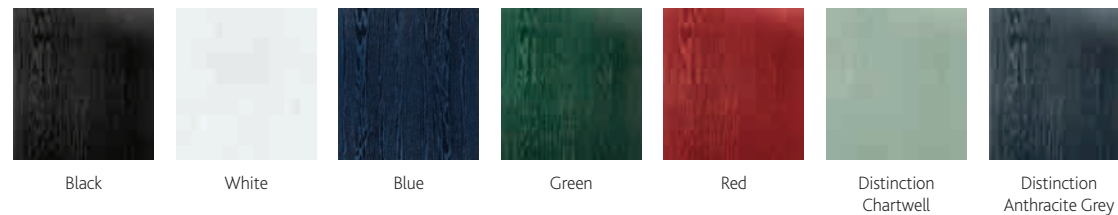

Choose the perfect colour for the exterior of your home and match the interior with your décor for a seamless look and feel.

Over 40 colours to choose from!

Our standard colours

Black White Blue Green Red Gold Oak Rosewood

Our next-generation standard & premium colours

Black White Blue Green Red Distinction Chartwell Distinction Anthracite Grey

Our Rustic Renown collection standard colours*

Black White Gold Oak Rosewood Distinction Chartwell Distinction Anthracite Grey