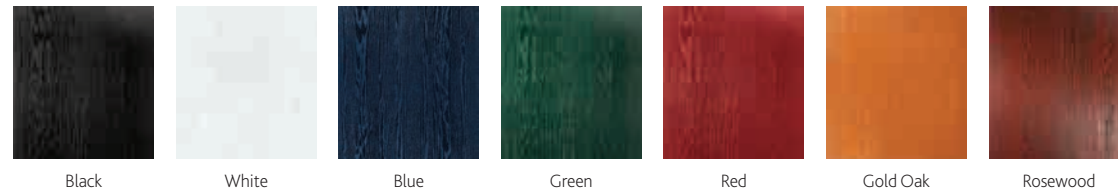

C Esprit C26

esprit C26R

esprit C26L

Glass Designs

matrix

nevis

Simple modern designs with privacy built in

Bring Colour Into Your Life

Choose the perfect colour for the exterior of your home and match the interior with your décor for a seamless look and feel.

Over 40 colours to choose from!

Our standard colours

Black White Blue Green Red Gold Oak Rosewood

Our next-generation standard & premium colours

Black White Blue Green Red Distinction Chartwell Distinction Anthracite Grey

Our Rustic Renown collection standard colours*

Black White Gold Oak Rosewood Distinction Chartwell Distinction Anthracite Grey