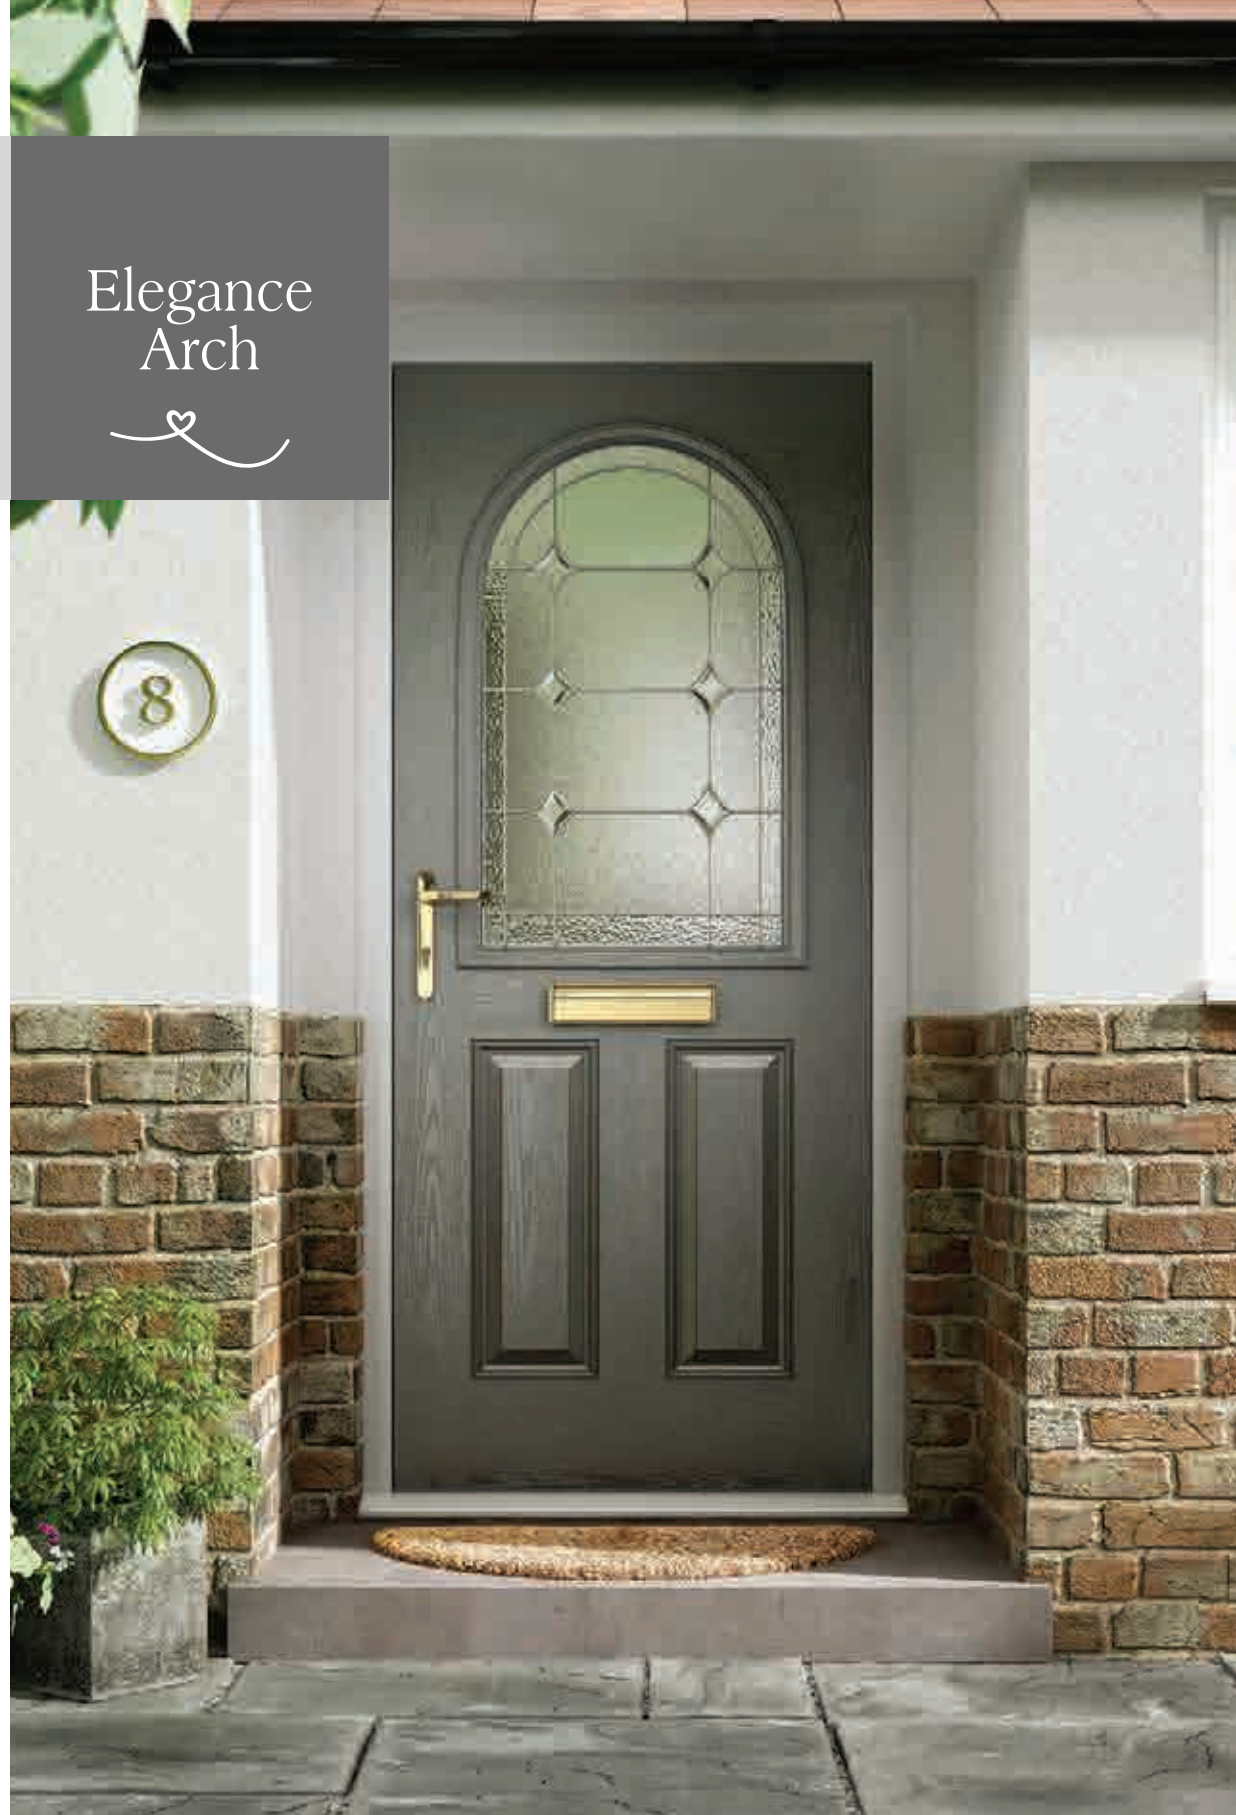

S

Elegance Arch

Elegance Arch lets light flood into your home whilst giving a softer feel from the stylish curved design. A large, single glazed panel highlights the delicate intricacies of the glass within.