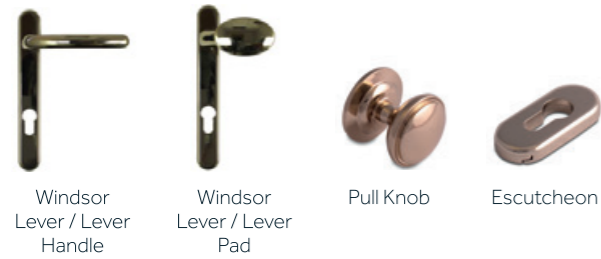

HARDWARE ACCESSORIES

Add the finishing touch to your stylish, solid and secure Endurance door with our wide range of hardware options. From modern accessories such as stainless steel pull bar handles to our charming bee knockers, you can style your door to create your ideal look.

What's more, you'll benefit from an extensive 10-year warranty across almost our entire hardware range – not that we expect you'll need to use it.

ACCESSORIES

CLASSIC RANGE

HANDLES

LETTERPLATE

This high security weather sealed letterplate has an anti-snap flap, making it both stylish and secure.

KNOCKERS

AVAILABLE COLOURS

* Rose Gold is available in the Lever/ Lever handle and Letterplate only.

ARCHITECTURAL RANGE

HANDLES

This modern lever / lever handle is ideal for contemporary doors, with a perfectly matching letterplate and knocker. The ergonomically designed handle is easy to grip and operate, plus it looks great too.