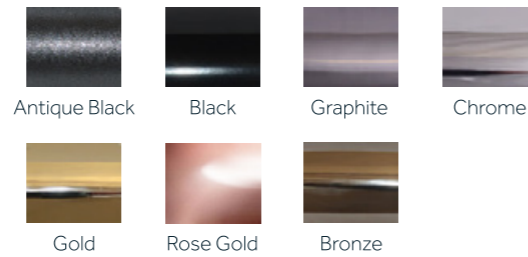

HARDWARE ACCESSORIES

Add the finishing touch to your stylish, solid and secure Endurance door with our wide range of hardware options. From modern accessories such as stainless steel pull bar handles to our charming bee knockers, you can style your door to create your ideal look.

KNOCKERS

AVAILABLE COLOURS

* Rose Gold is available in the Lever/ Lever handle and Letterplate only.

ARCHITECTURAL RANGE

HANDLES

This modern lever / lever handle is ideal for contemporary doors, with a perfectly matching letterplate and knocker. The ergonomically designed handle is easy to grip and operate, plus it looks great too.