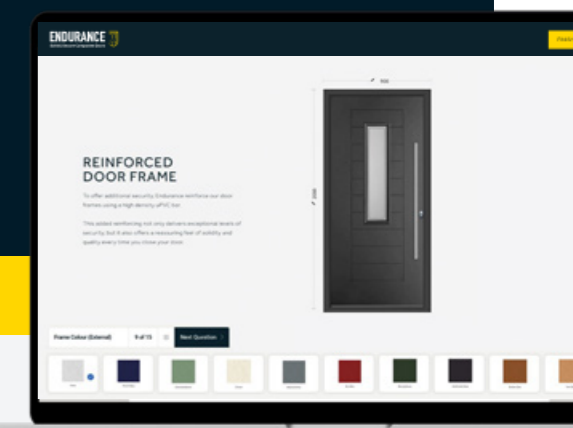

endurancedoors.co.uk

Get the look

CLASSIC & CAPTIVATING

Come home to an entrance that's brimming with period charm, when you choose a door design from our timeless Classic Collection.

DOOR STYLE **Bowmont**