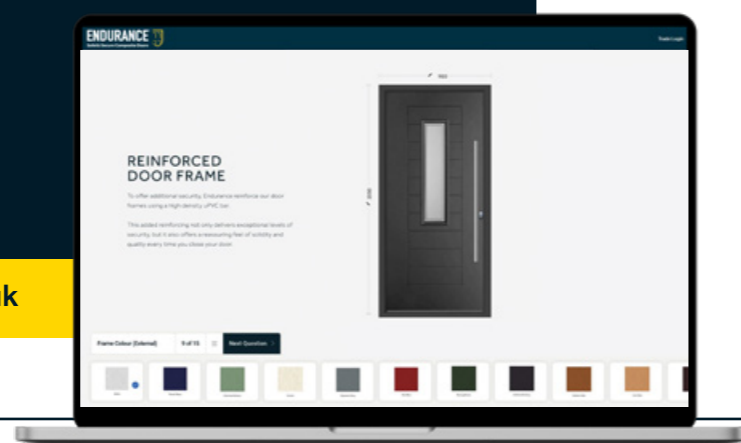

YOUR DOOR YOUR WAY

Design your own dream doors using our exciting Virtual Home Door Designer. You can even view your completed design on your own home

endurancedoors.co.uk

French Navy