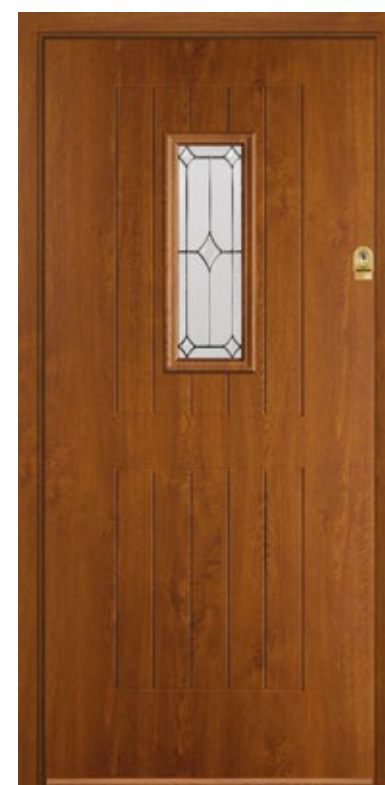

Golden Oak
Riviera