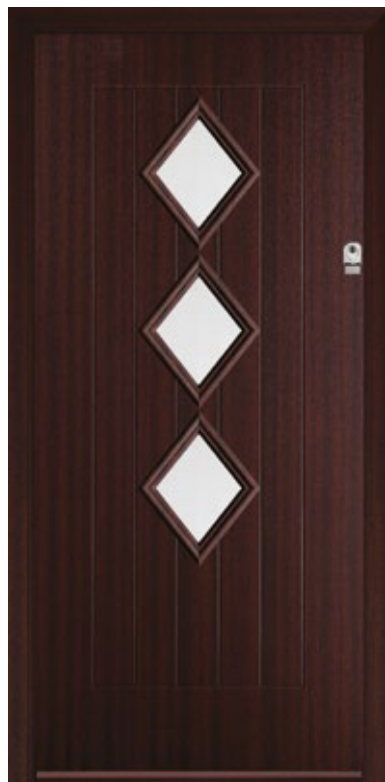

Safe & Secure Glass

Each Endurance door is glazed with 4mm toughened safety glass double or triple glazed - dependent on the glass design to BSEN1279. The sealed unit is secured into the Endurance door using a cassette glazing system that has been independently tested and approved to the PAS 23/24 standards.

Mahogany
Satin