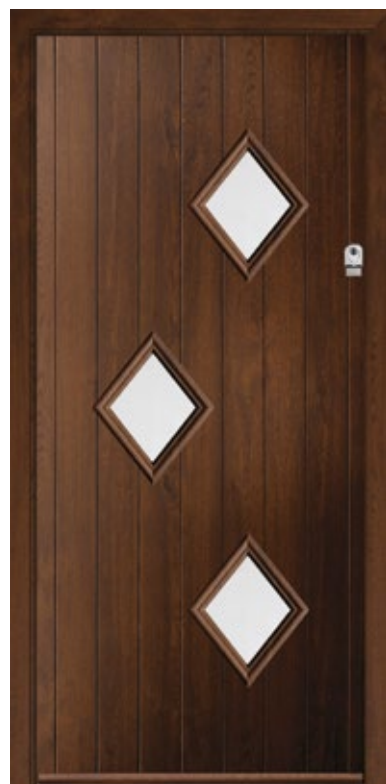

Walnut
Satin