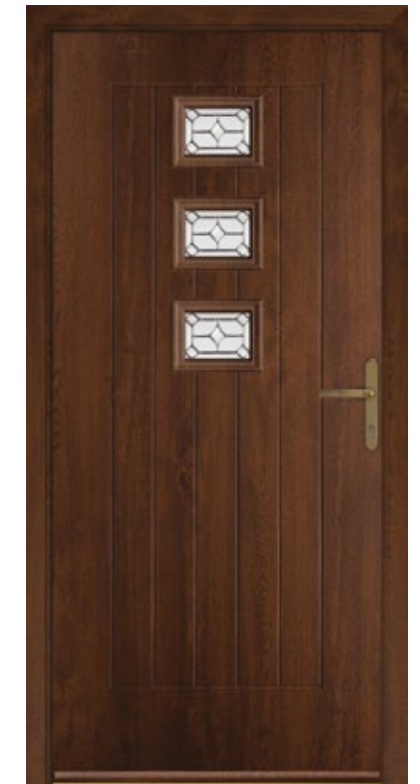

Irish Oak  
Opal

Walnut  
Riviera

A popular choice for country homes, the Coombe door is available with a wide selection of glazing and colour options for ultimate personalisation. A Heritage lock looks fantastic with this style too.