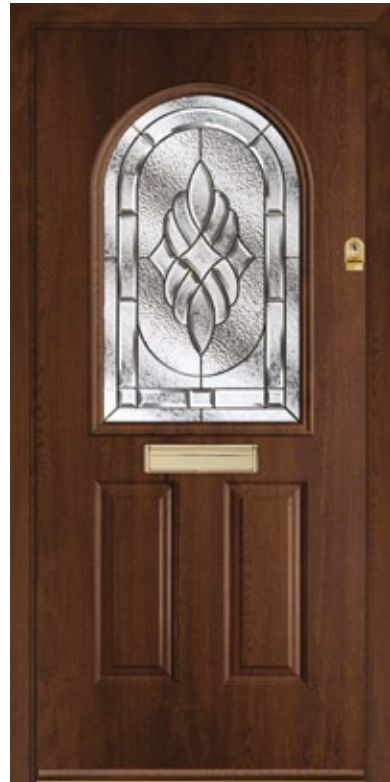

Walnut
Elegance