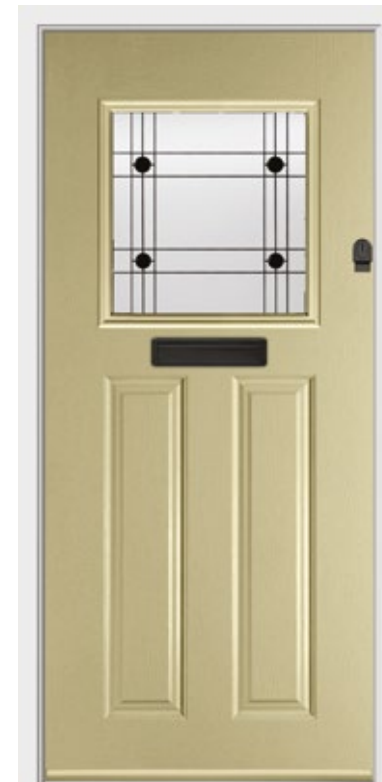

Pebble
Harmony